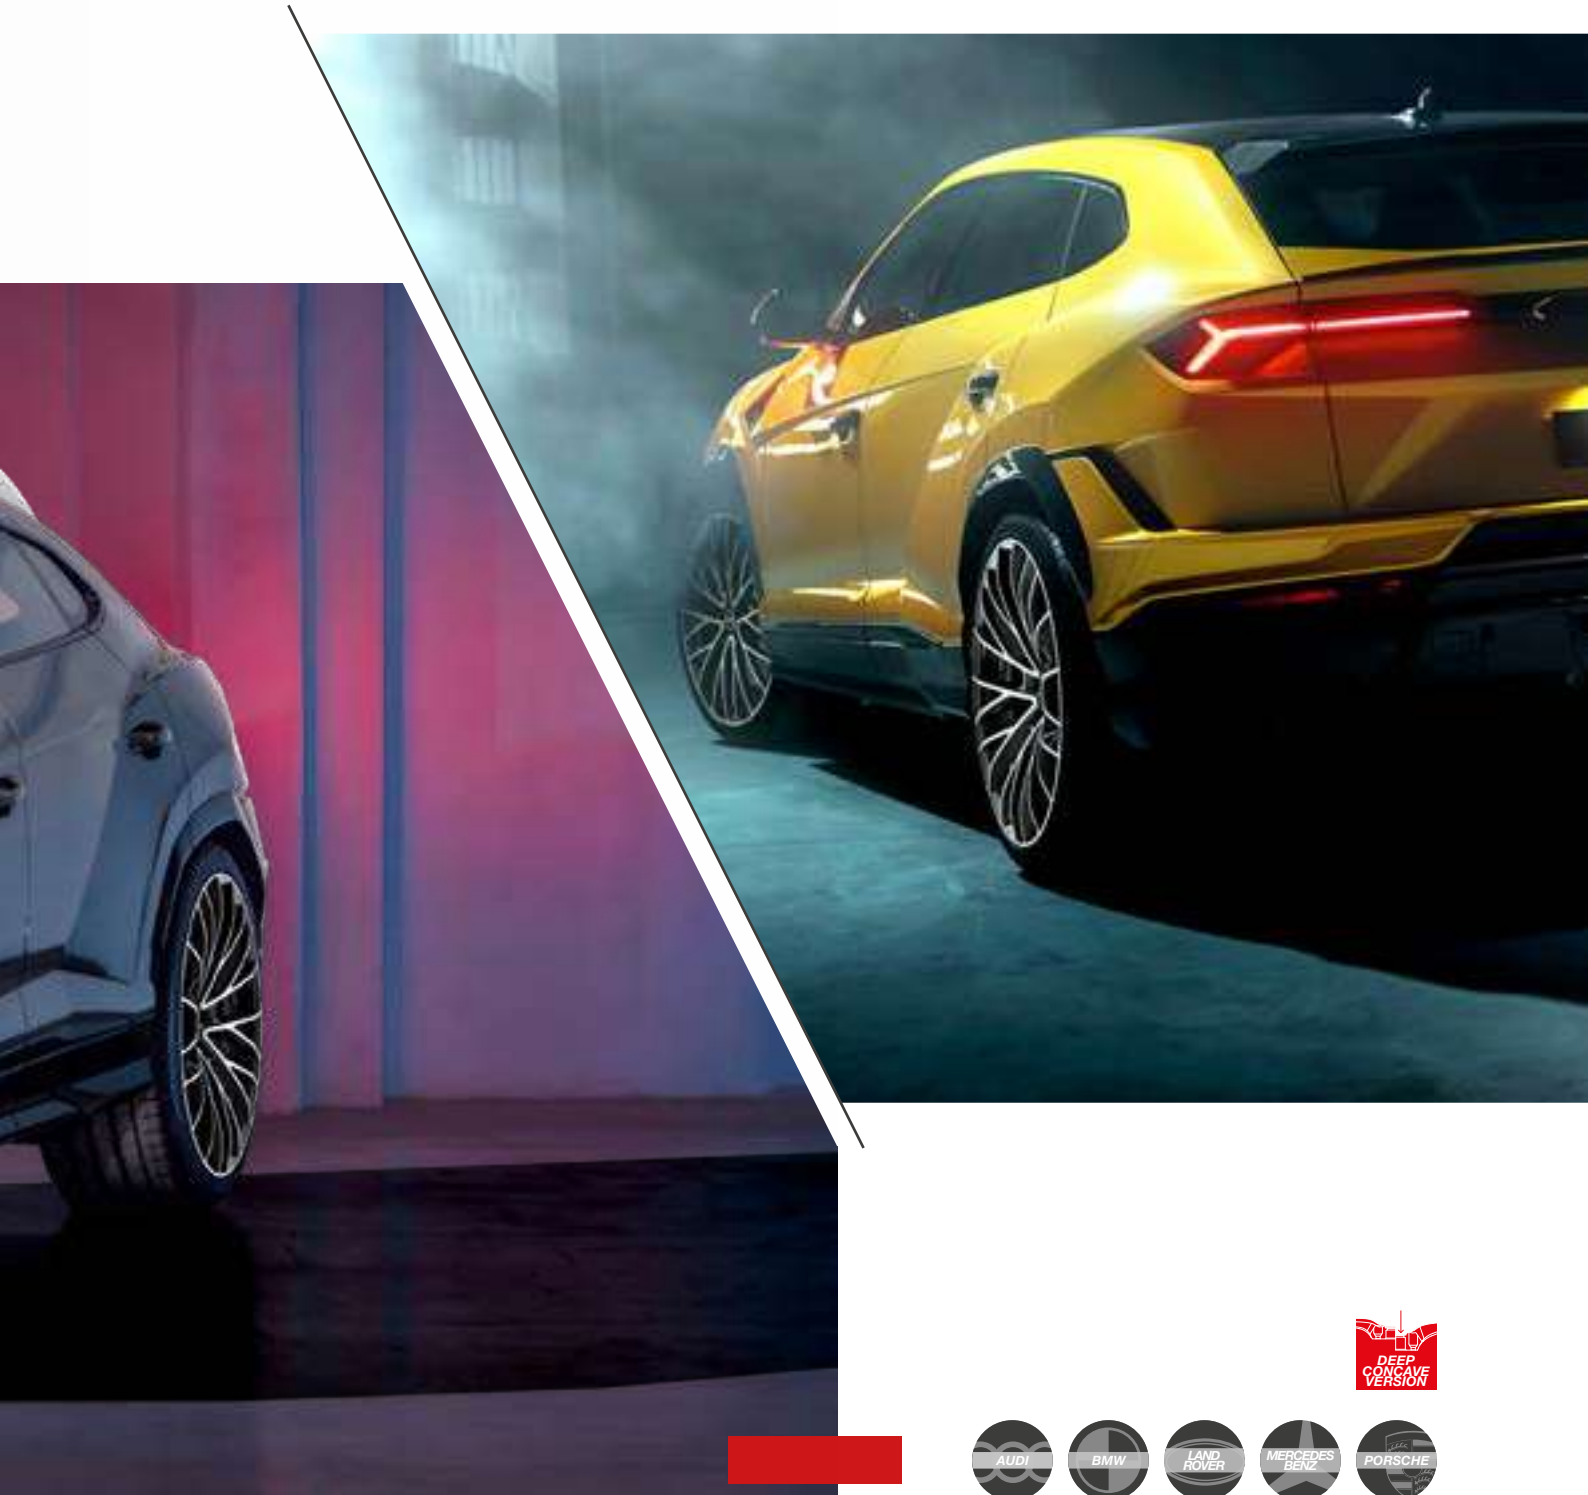

LIGHT ☐ ☐ ☐ ☒ DARK
GLOSS ☒ ☐ ☐ ☐ MATT

LIGHT ☐ ☐ ☐ ☒ DARK
GLOSS ☒ ☐ ☐ ☐ MATT

LIGHT ☐ ☒ ☐ ☐ DARK
GLOSS ☒ ☐ ☐ ☐ MATT